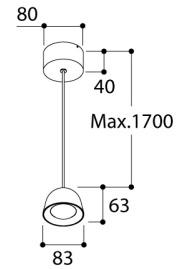

CONE JUNIOR SUSPENSION CI HALOSPHERE

Pictures

Specifications (450114)

Colour temperature:	1800-3000k	Application:	Ceiling
Beam angle:	60°	Montage:	Suspended
Input:	230v 50-60hz ac	Weight:	0,80 kg
Colour display:	90	Mandatory accessories:	-
Dimmability:	Mains dim lc	Not mandatory accessories:	-